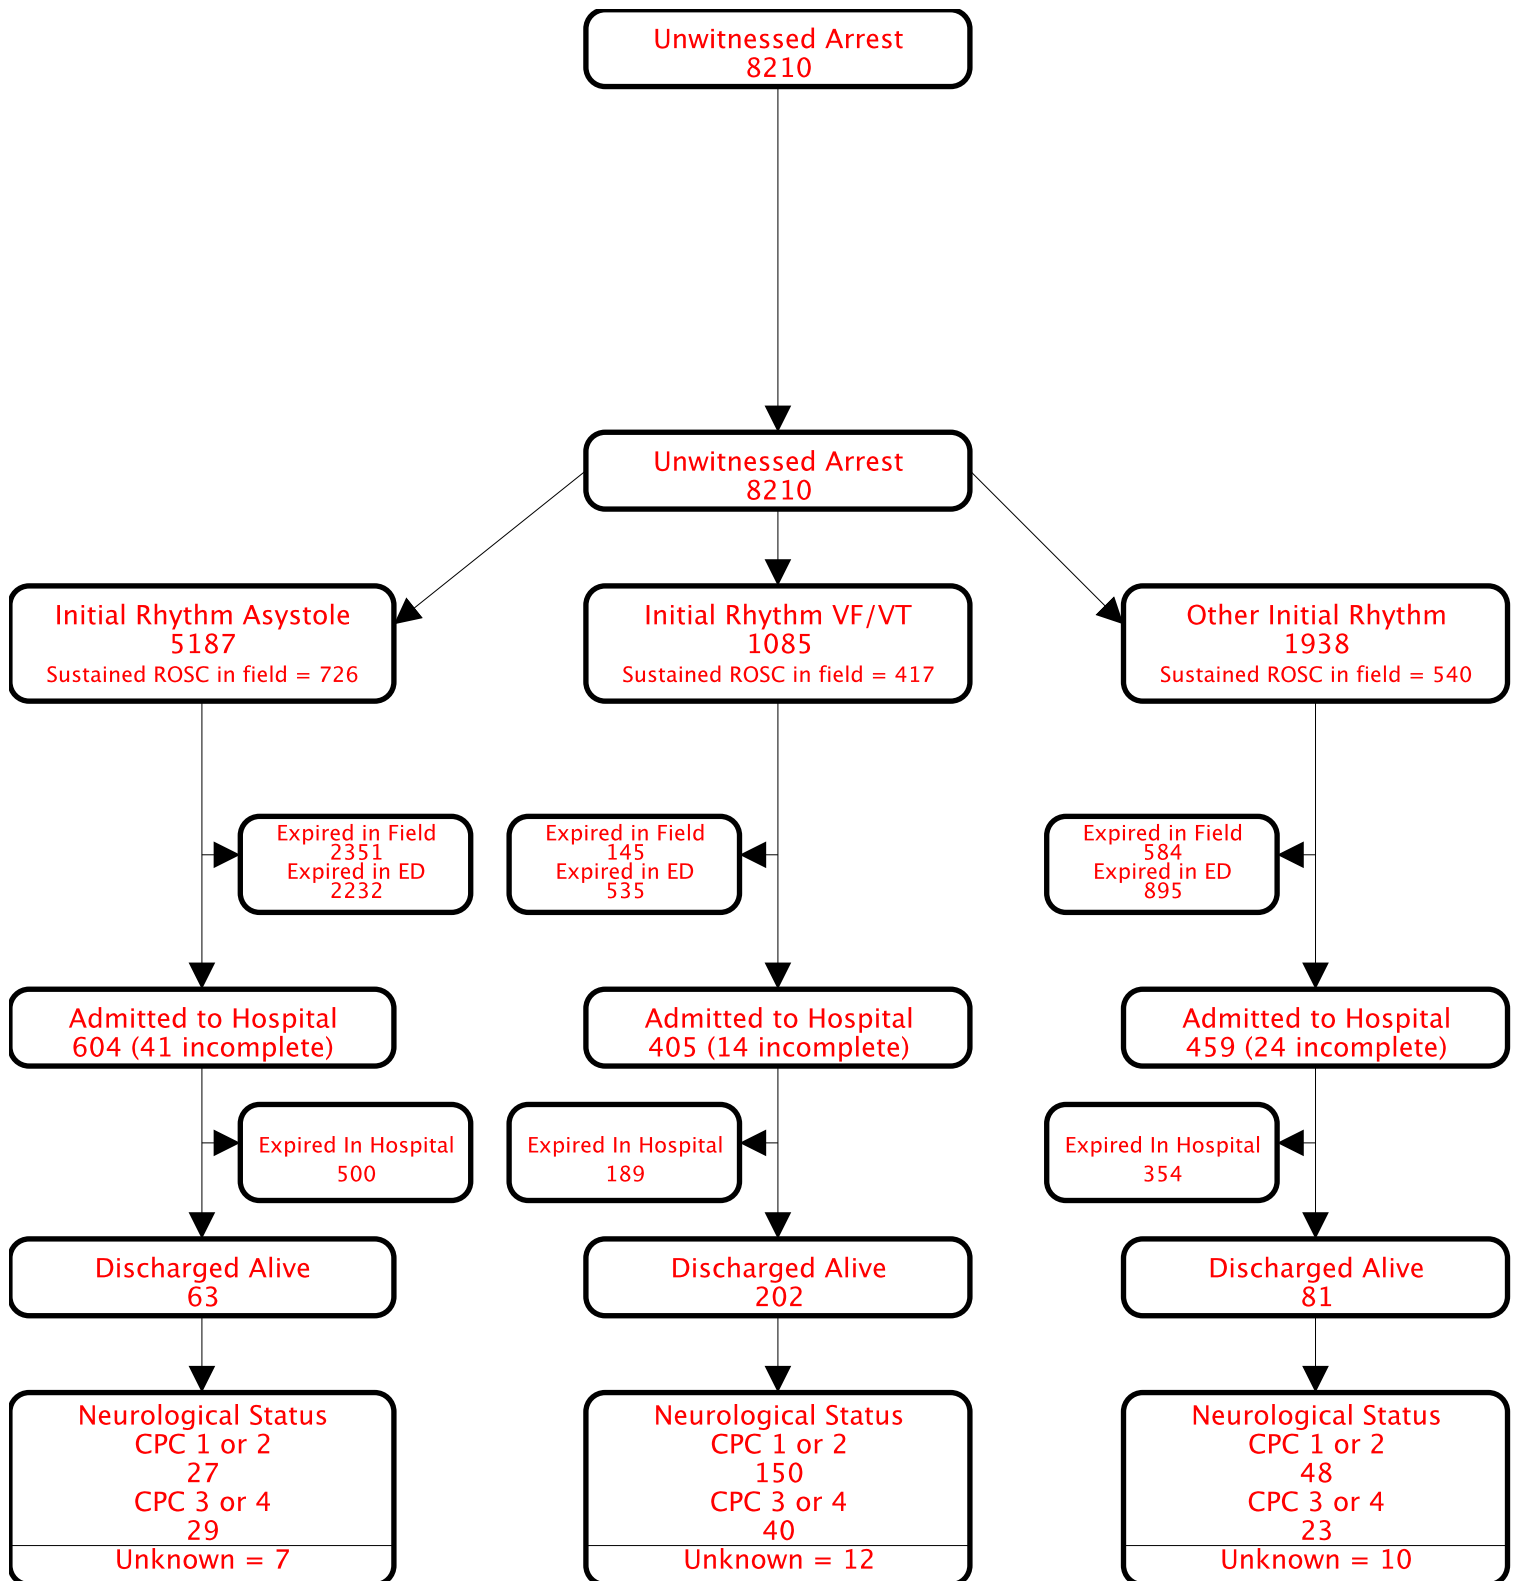

Utstein Survival Report

All Agencies

Service Date: From 1/1/2011 Through 12/31/2011

Utstein Survival Report

All Agencies

Service Date: From 1/1/2011 Through 12/31/2011

Utstein Survival Report

All Agencies

Service Date: From 1/1/2011 Through 12/31/2011