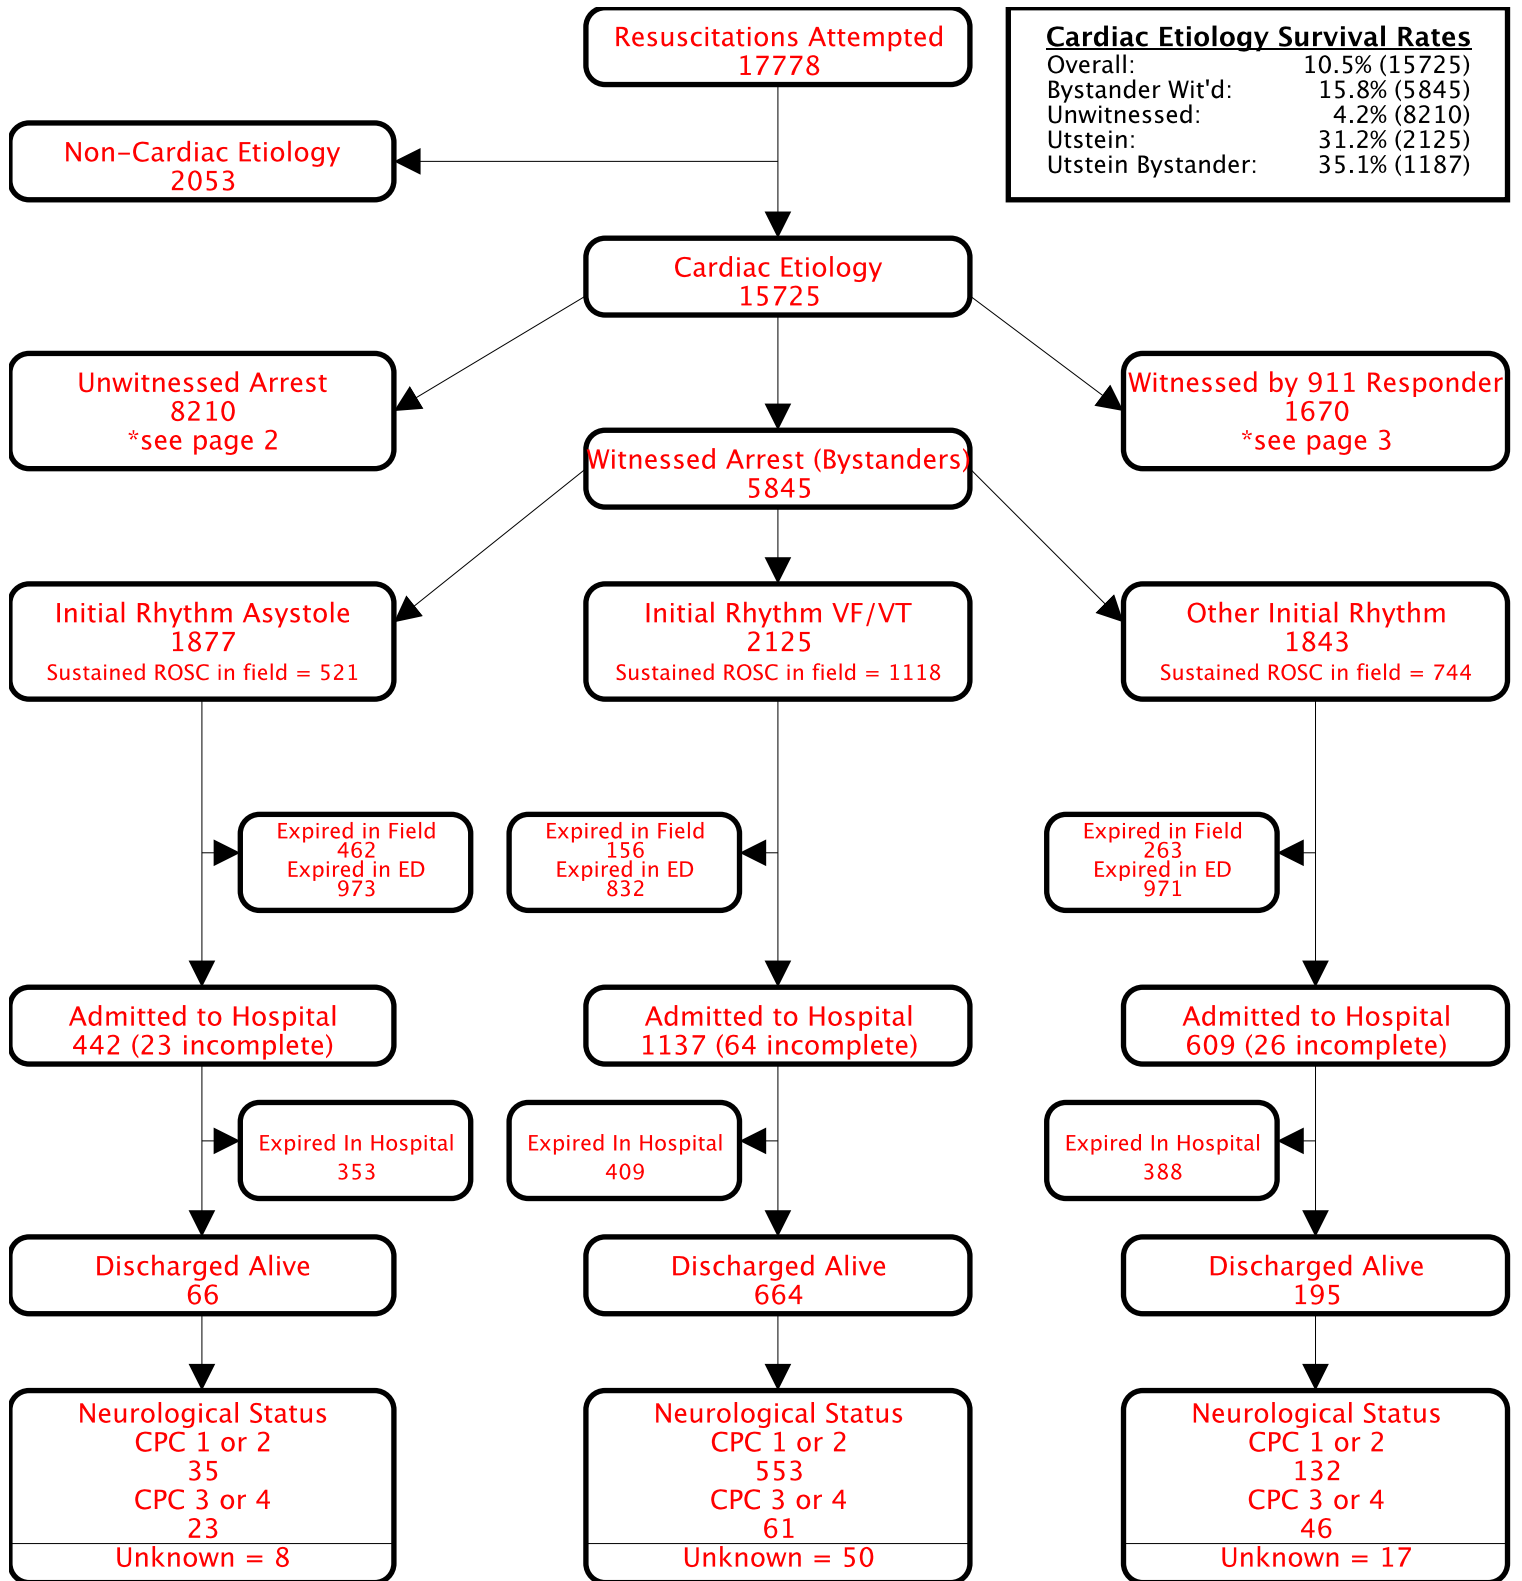

Utstein Survival Report

All Agencies

Service Date: From 1/1/2011 Through 12/31/2011

Utstein Survival Report

All Agencies

Service Date: From 1/1/2011 Through 12/31/2011

Utstein Survival Report

All Agencies

Service Date: From 1/1/2011 Through 12/31/2011