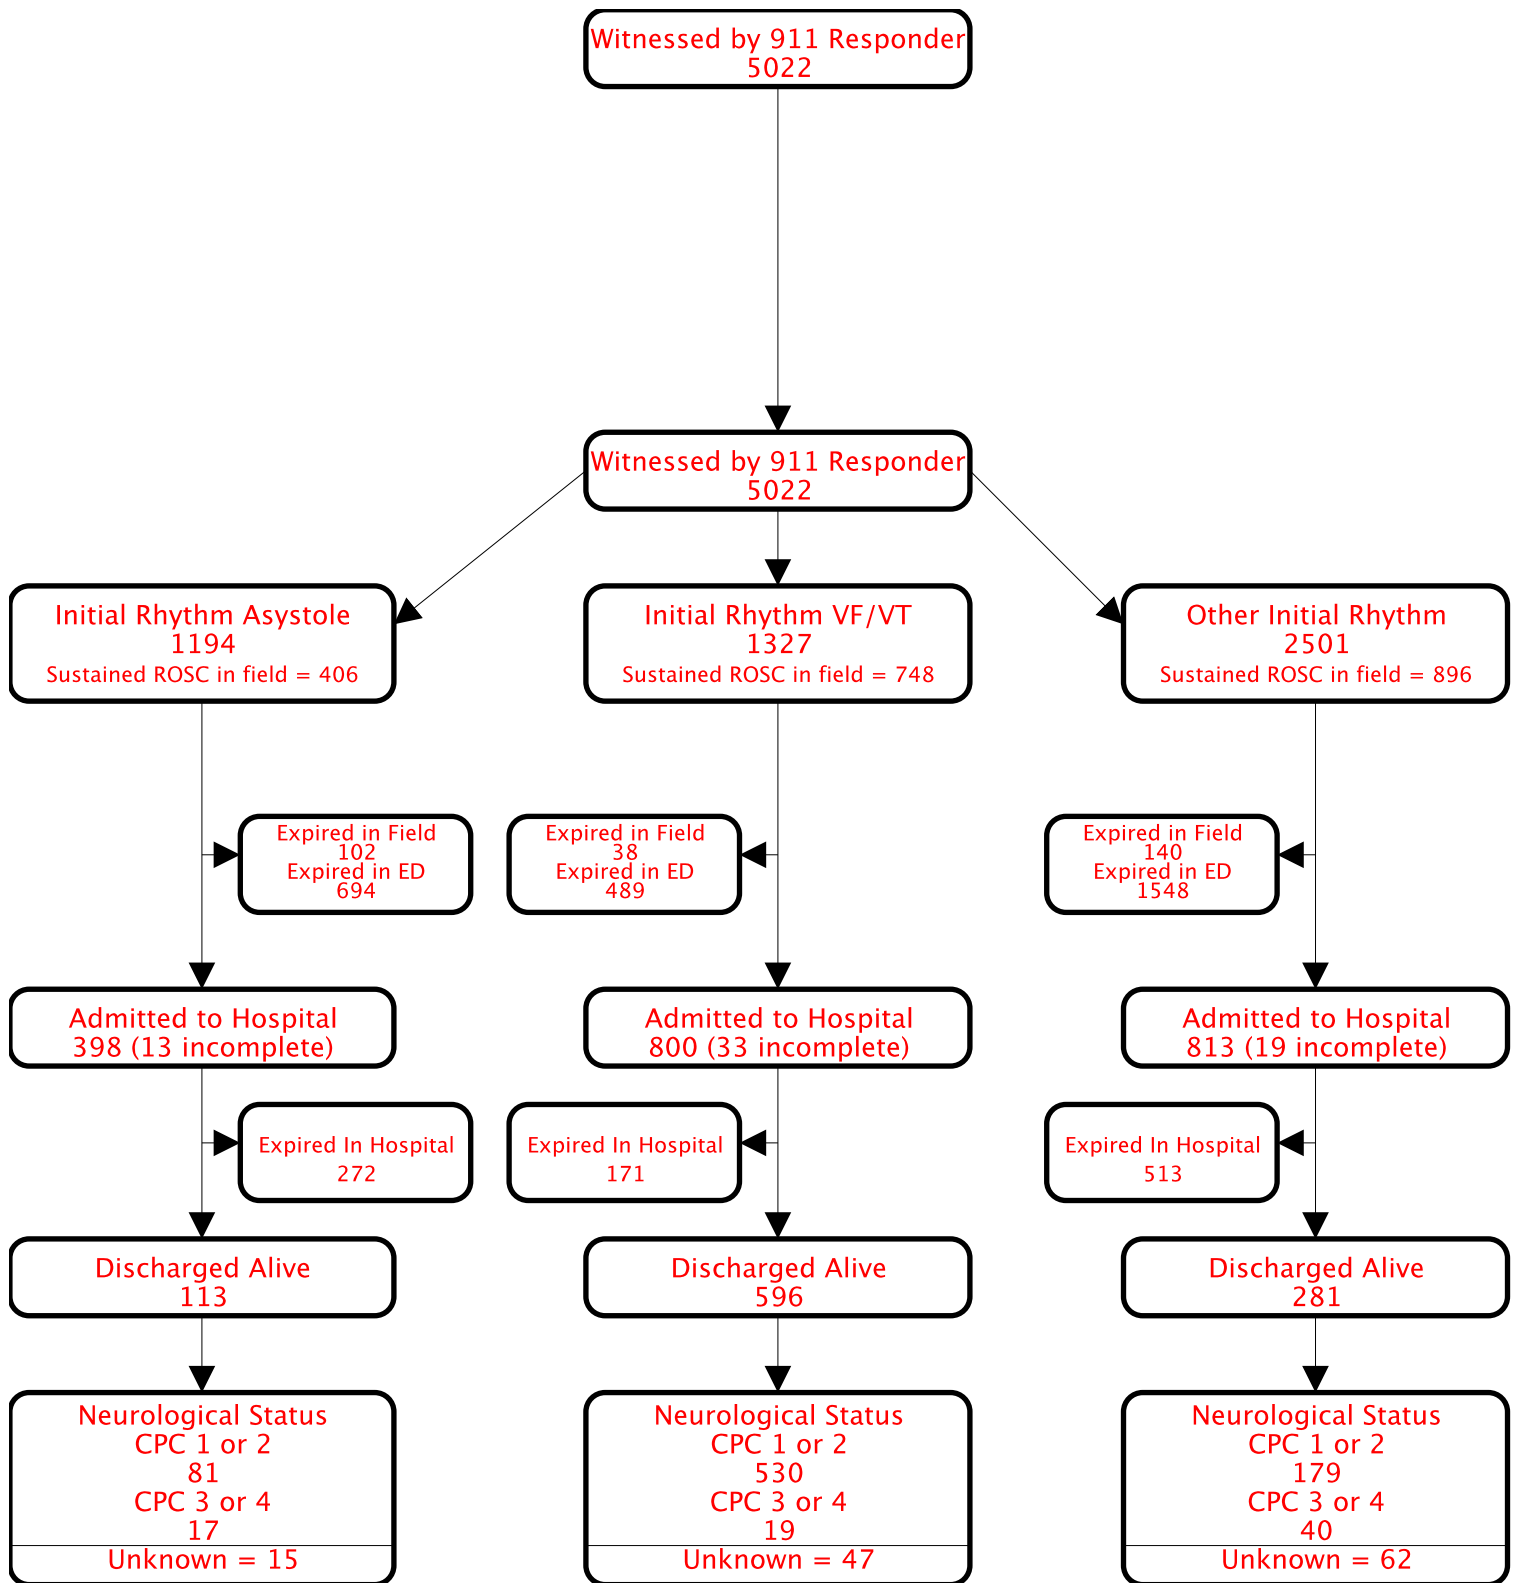

Utstein Survival Report

All Agencies/National Data

Service Date: From 10/1/2005 Through 12/31/2011

*Only data from the previous calendar year is fully audited. Data from the current calendar year is dynamic.