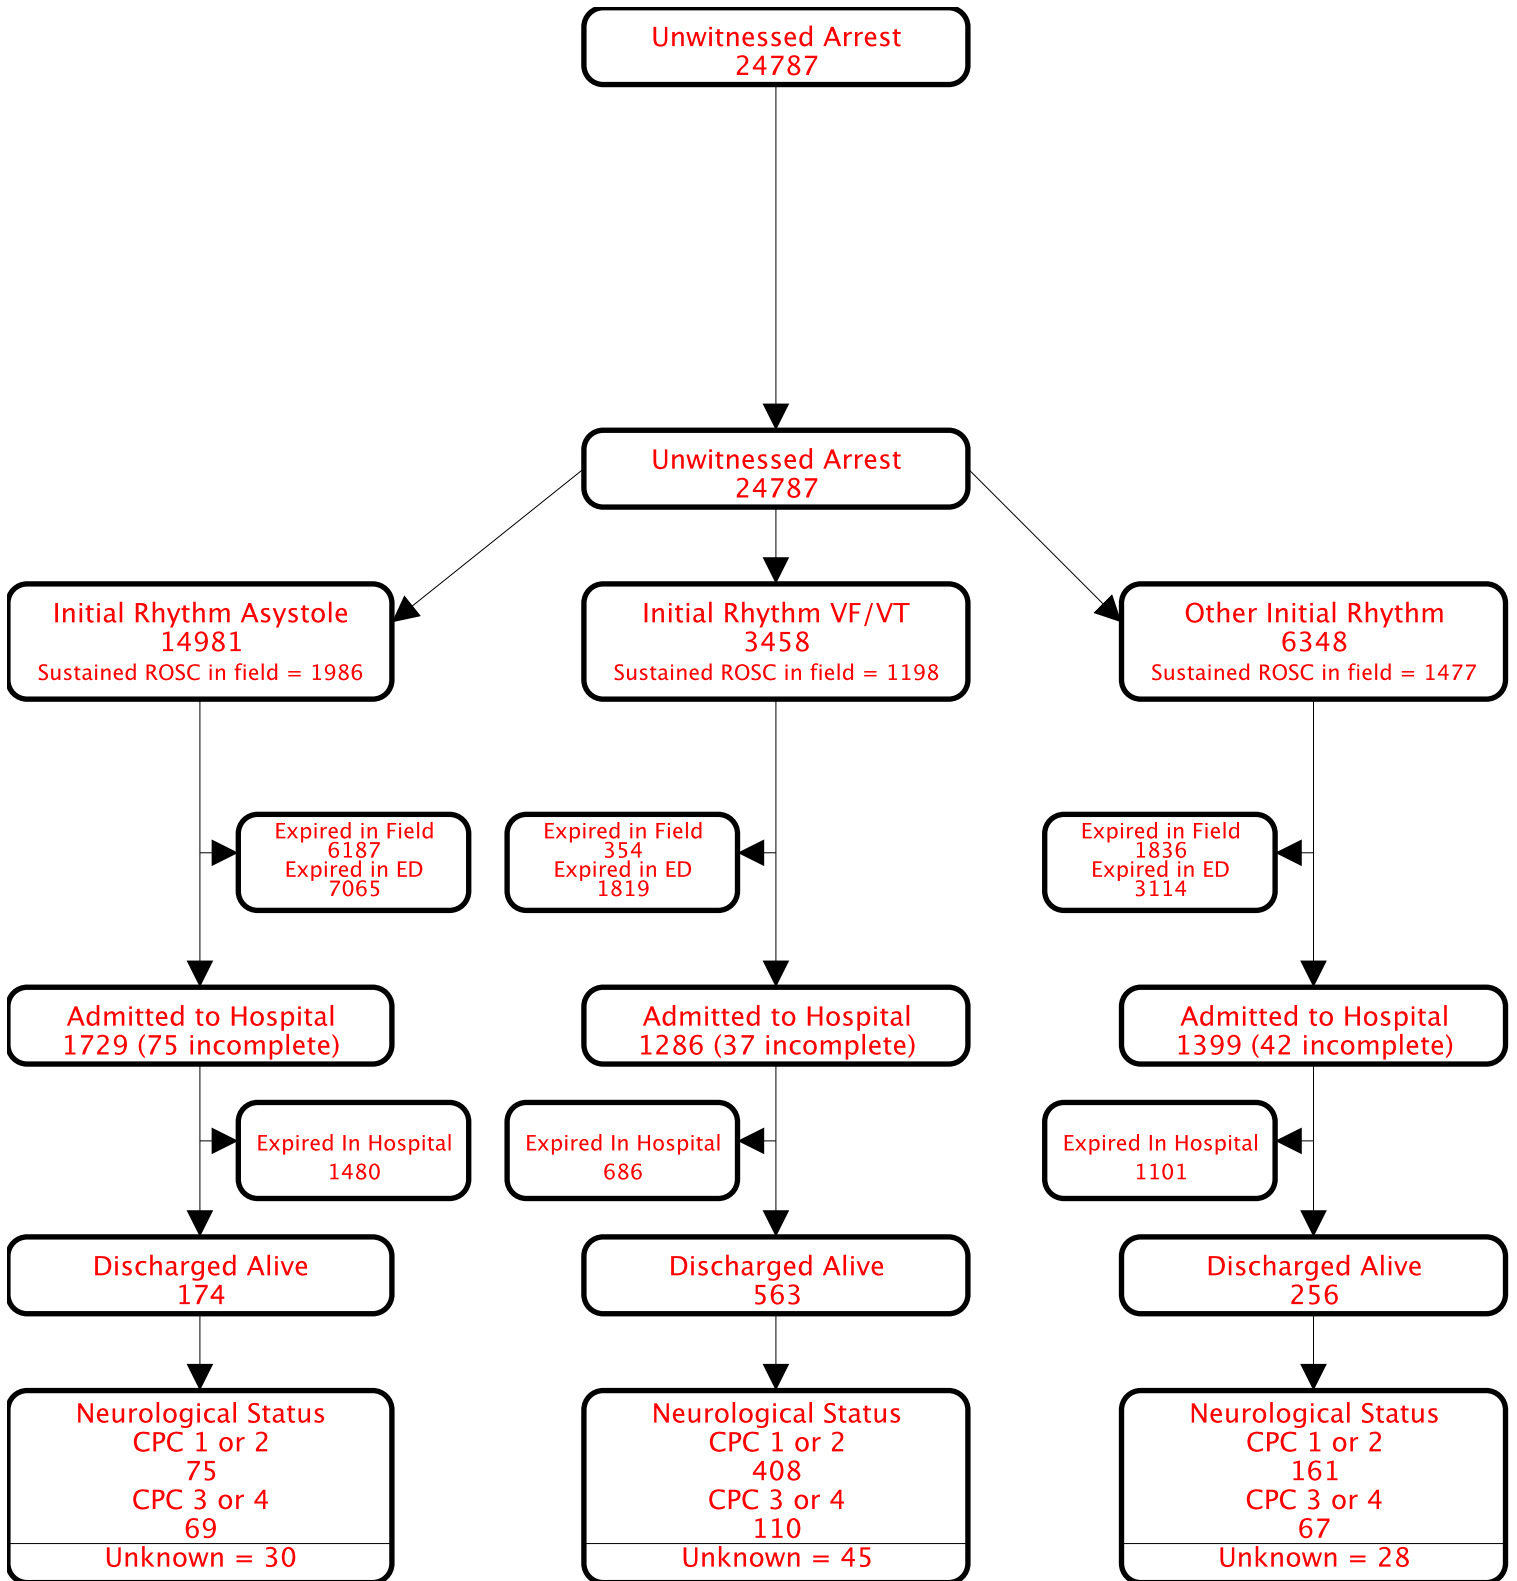

# Utstein Survival Report

All Agencies/National Data

Service Date: From 10/1/2005 Through 12/31/2011

\*Only data from the previous calendar year is fully audited. Data from the current calendar year is dynamic.