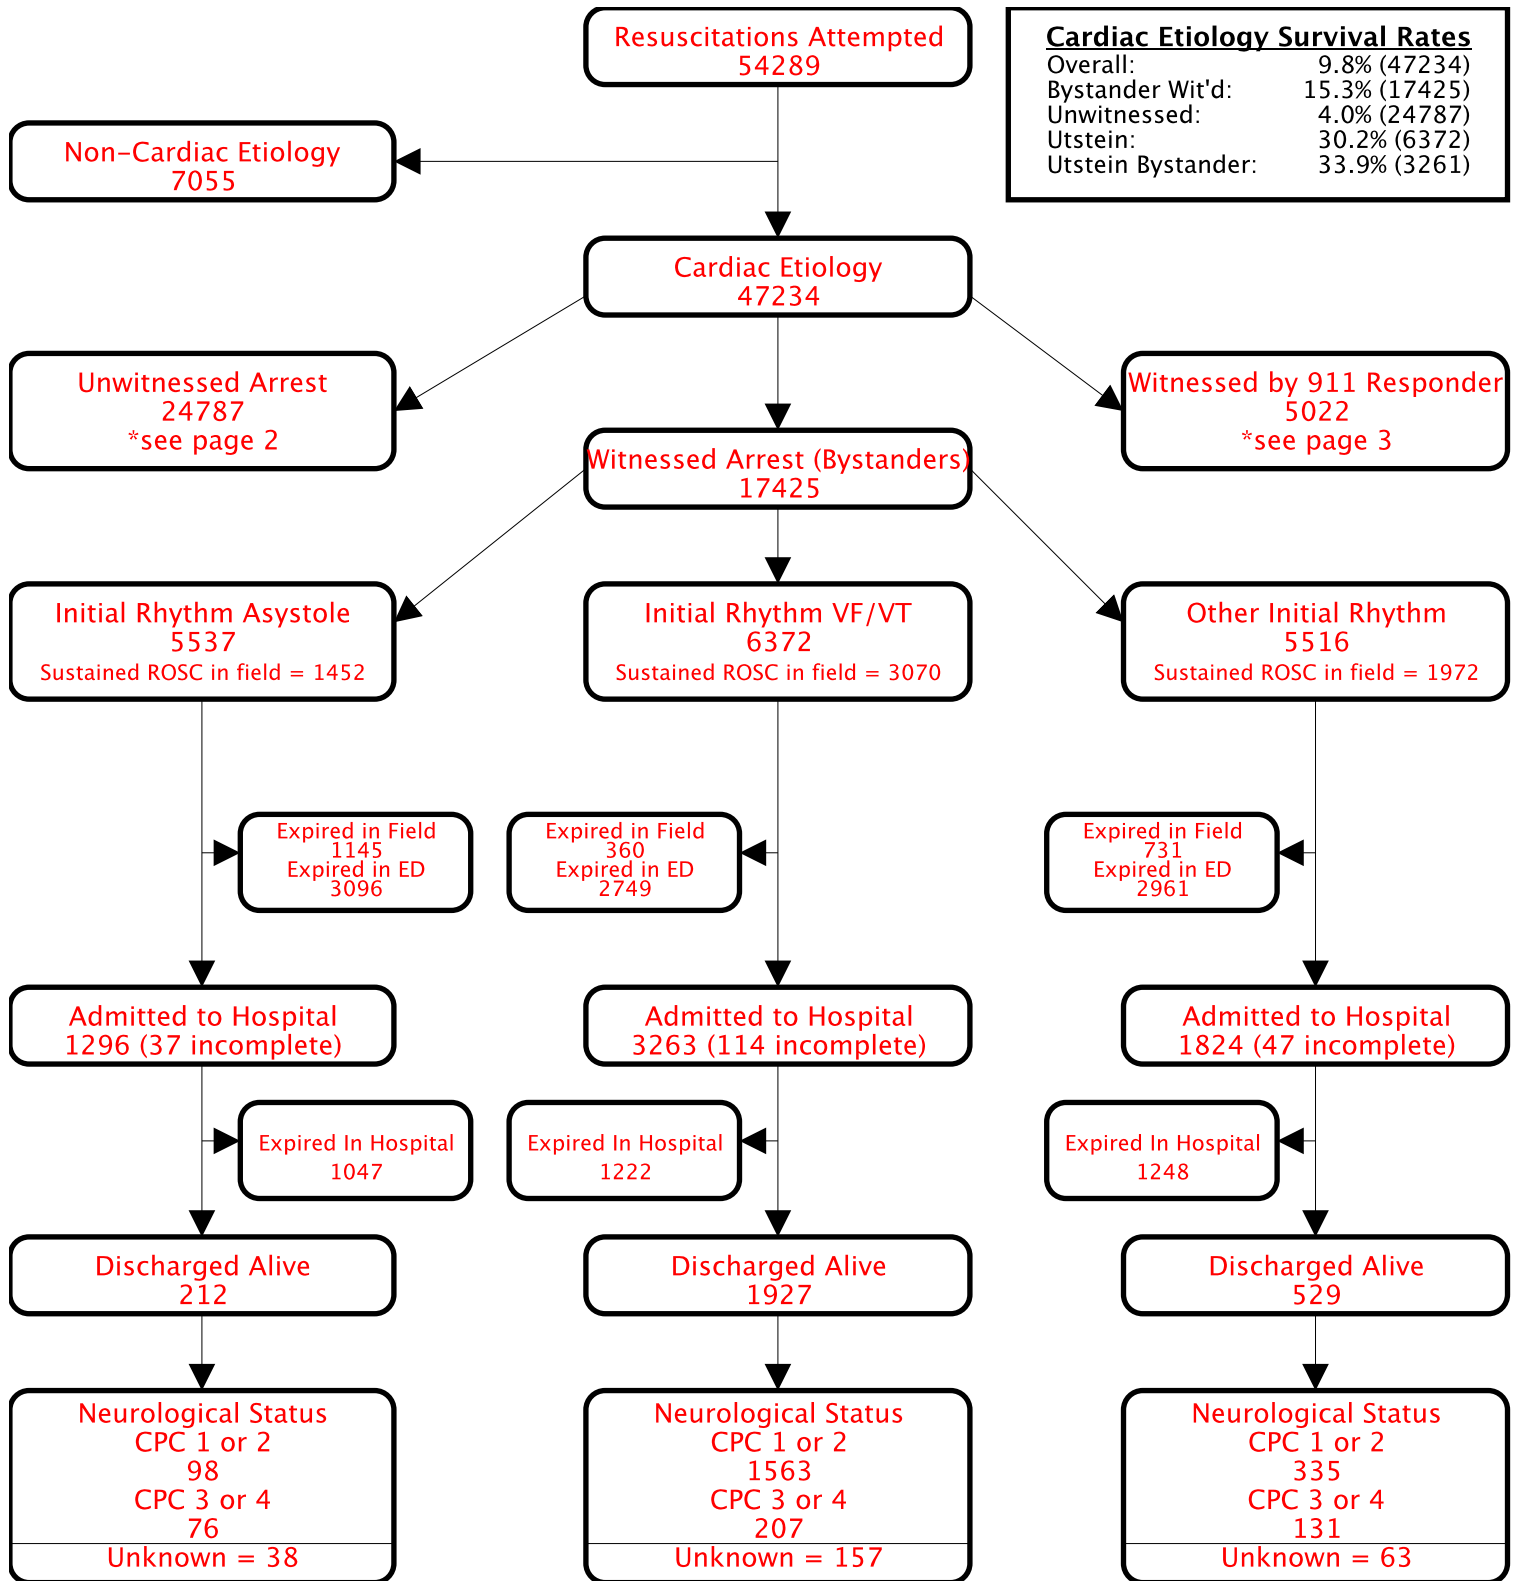

# Utstein Survival Report

All Agencies/National Data

Service Date: From 10/1/2005 Through 12/31/2011

\*Only data from the previous calendar year is fully audited. Data from the current calendar year is dynamic.